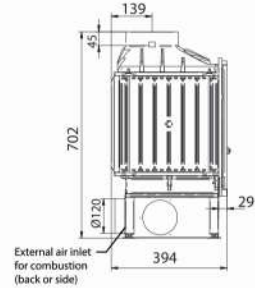

FGS LUX 17 Serigrafiado

EAN CODE 8606107095394

FG17 with external air glass Serigrafiado

EAN CODE 8606107095424

FGS LUX 17 Serigrafiado Clapet

EAN CODE 8606107095417

FG17 with external air glass Serigrafiado clapet

EAN CODE 8606107095431