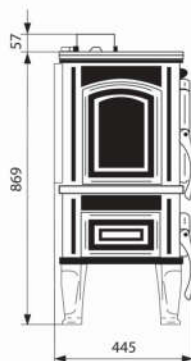

(ornament) cook with clapet

EAN CODE 8606107095288

Fergus Lux

(ornament) elipsa with clapet

EAN CODE 8606107095295

10,2 Kw
77,5 %

Fergus Lux

Straight with clapet