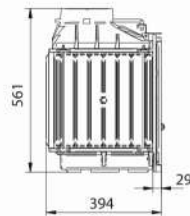

FGS LUX 17

EAN CODE 8606107095127

FGS LUX 17 clapet

EAN CODE 8606107095134