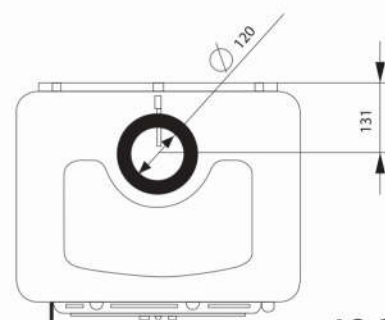

(ornament) cook with clapet

EAN CODE 8606107095288

Fergus Lux

(ornament) elipsa with clapet

EAN CODE 8606107095295

10,2 Kw
77,5 %

Fergus Lux

Straight with clapet