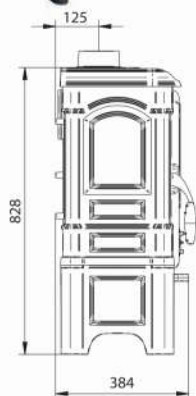

EAN CODE 8606107095356

Fergus A without clapet

EAN CODE 8606107095240

Fergus A legs L without clapet

EAN CODE 8606107095219

8,75 Kw
74 %

Fergus L

Short straight with clapet side door elipsa