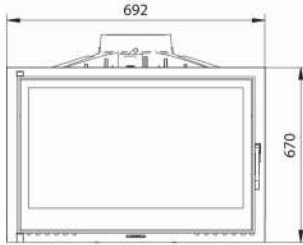

FGS LUX 17 Serigrafiado

EAN CODE 8606107095394

FG17 with external air glass Serigrafiado

EAN CODE 8606107095424

FGS LUX 17 Serigrafiado Clapet

EAN CODE 8606107095417

FG17 with external air glass Serigrafiado clapet

EAN CODE 8606107095431