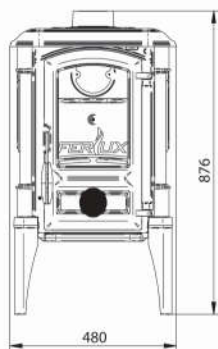

EAN CODE 8606107095356

Fergus A without clapet

EAN CODE 8606107095240

Fergus A legs L without clapet

EAN CODE 8606107095219

8,75 Kw
74 %

Fergus L

Short straight with clapet side door elipsa