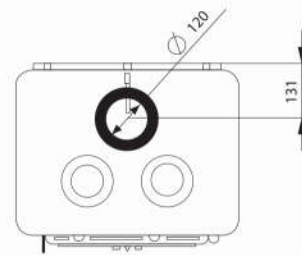

Fergus Lux

Straight with clapet

EAN CODE 8606107095264