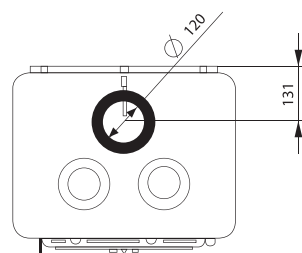

EAN CODE 8606107095523

Fergus L

Short straight cook with clapet side door

EAN CODE 8606107095530

12.8 Kw
74 %

Fergus L

Straight with clapet side door top elipsa

EAN CODE 8606107095509