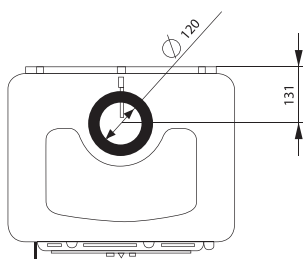

Fergus L

Short straight with clapet side door elipsa

EAN CODE 8606107095523

Fergus L

Short straight cook with clapet side door

EAN CODE 8606107095530