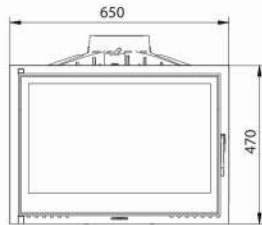

FGS LUX 17

EAN CODE 8606107095127

FGS LUX 17 clapet

EAN CODE 8606107095134