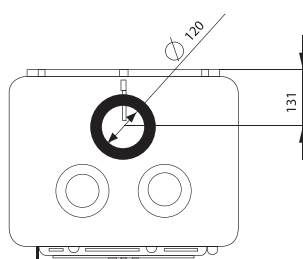

Fergus L

Short straight with clapet side door elipsa

EAN CODE 8606107095523

Fergus L

Short straight cook with clapet side door

EAN CODE 8606107095530