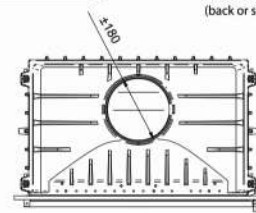

FGS LUX 17

EAN CODE 8606107095127

FGS LUX 17 clapet

EAN CODE 8606107095134