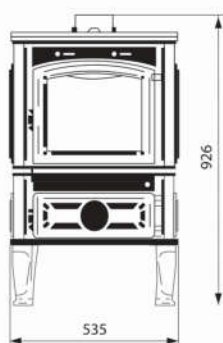

(ornament) cook with clapet

EAN CODE 8606107095288

Fergus Lux

(ornament) elipsa with clapet

EAN CODE 8606107095295

10,2 Kw
77,5 %

Fergus Lux

Straight with clapet