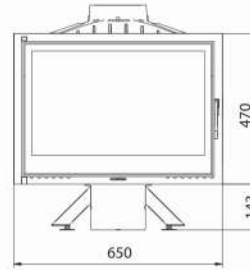

FGS LUX 17 Serigrafiado

EAN CODE 8606107095394

FG17 with external air glass Serigrafiado

EAN CODE 8606107095424

FGS LUX 17 Serigrafiado Clapet

EAN CODE 8606107095417

FG17 with external air glass Serigrafiado clapet

EAN CODE 8606107095431