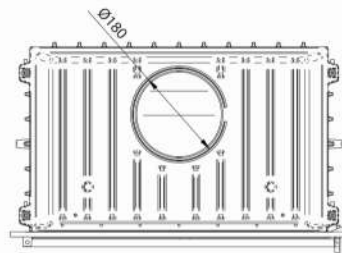

FG18 with external air clapet

EAN CODE 8606107095110