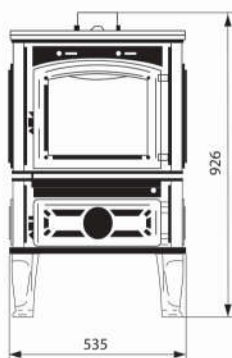

Fergus Lux

Straight with clapet

EAN CODE 8606107095264