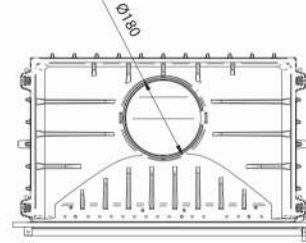

FGS LUX 17 Serigrafiado

EAN CODE 8606107095394

FG17 with external air glass Serigrafiado

EAN CODE 8606107095424

FGS LUX 17 Serigrafiado Clapet

EAN CODE 8606107095417

FG17 with external air glass Serigrafiado clapet

EAN CODE 8606107095431