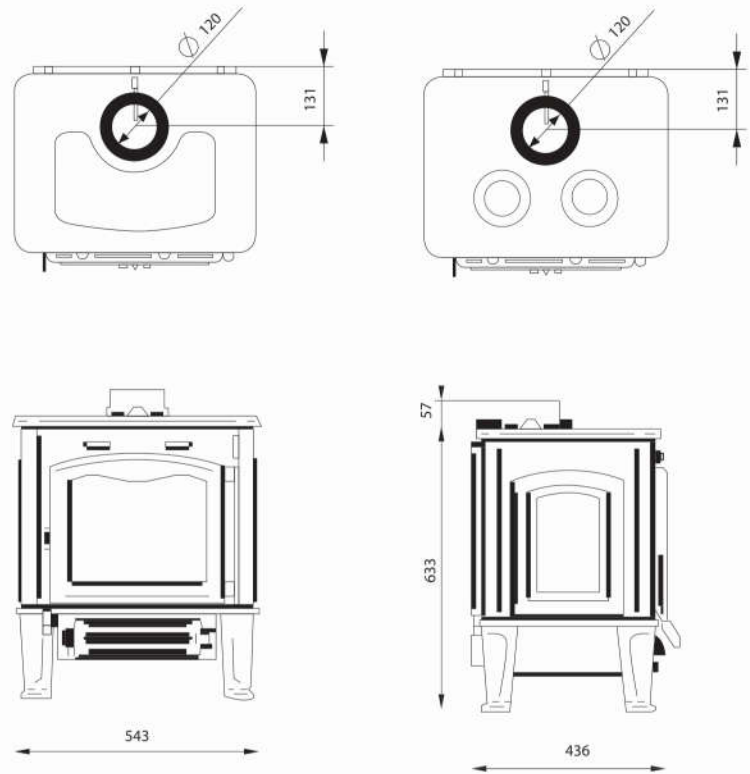

EAN CODE 8606107095356

Fergus A without clapet

EAN CODE 8606107095240

Fergus A legs L without clapet

EAN CODE 8606107095219

8,75 Kw
74 %

Fergus L

Short straight with clapet side door elipsa