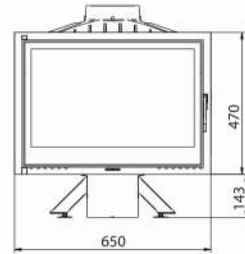

FGS LUX 17

EAN CODE 8606107095127

FGS LUX 17 clapet

EAN CODE 8606107095134