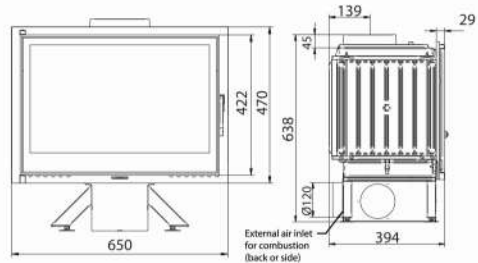

FG18 with external air clapet

EAN CODE 8606107095110