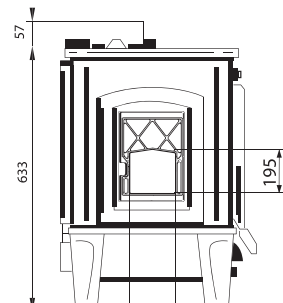

Fergus L

Short straight with clapet side door elipsa

EAN CODE 8606107095523

Fergus L

Short straight cook with clapet side door

EAN CODE 8606107095530