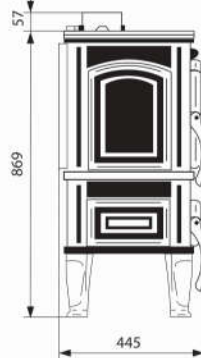

Fergus Lux

Straight with clapet

EAN CODE 8606107095264