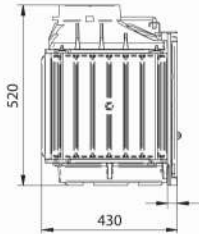

FGS LUX 17 Serigrafiado

EAN CODE 8606107095394

FG17 with external air glass Serigrafiado

EAN CODE 8606107095424

FGS LUX 17 Serigrafiado Clapet

EAN CODE 8606107095417

FG17 with external air glass Serigrafiado clapet

EAN CODE 8606107095431