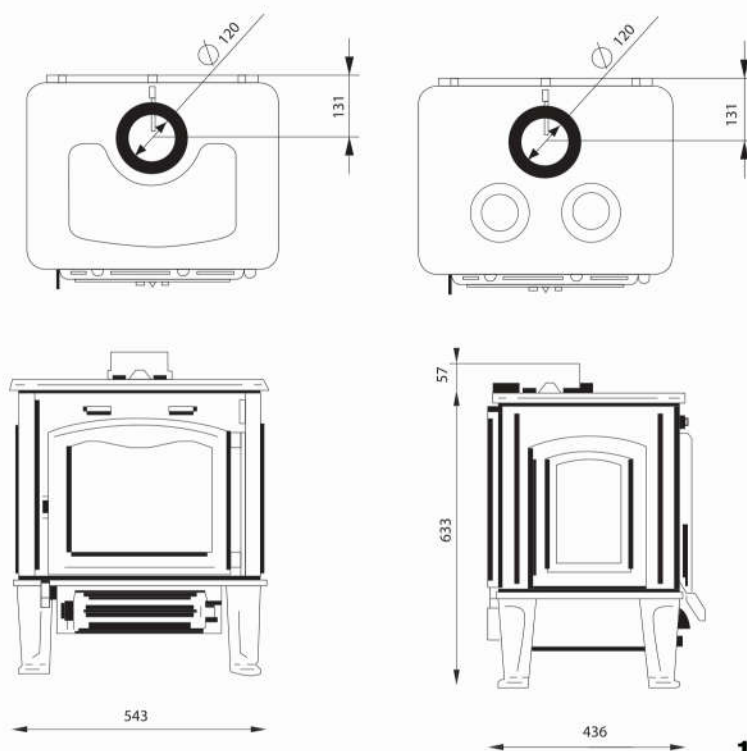

Ferguss L short

Ferguss L short

Short straight cook with clapet

EAN CODE 8606107095370