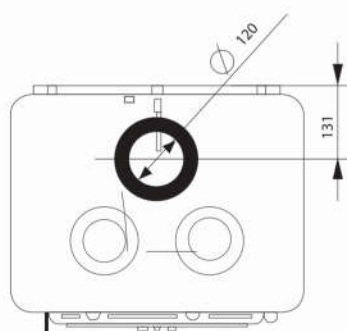

(ornament) cook with clapet

EAN CODE 8606107095288

Fergus Lux

(ornament) elipsa with clapet

EAN CODE 8606107095295

10,2 Kw
77,5 %

Fergus Lux

Straight with clapet