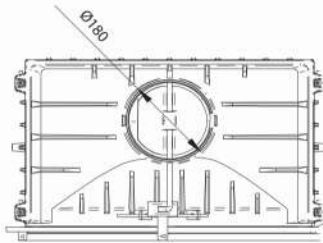

FGS LUX 17 Serigrafiado

EAN CODE 8606107095394

FG17 with external air glass Serigrafiado

EAN CODE 8606107095424

FGS LUX 17 Serigrafiado Clapet

EAN CODE 8606107095417

FG17 with external air glass Serigrafiado clapet

EAN CODE 8606107095431