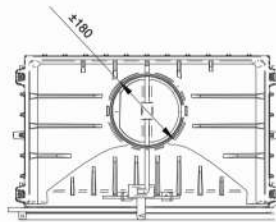

FGS LUX 17

EAN CODE 8606107095127

FGS LUX 17 clapet

EAN CODE 8606107095134