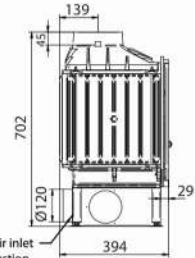

FGS LUX 17

EAN CODE 8606107095127

FGS LUX 17 clapet

EAN CODE 8606107095134