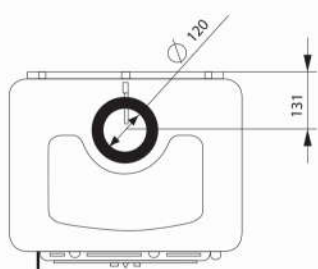

Fergus Lux

Straight with clapet

EAN CODE 8606107095264